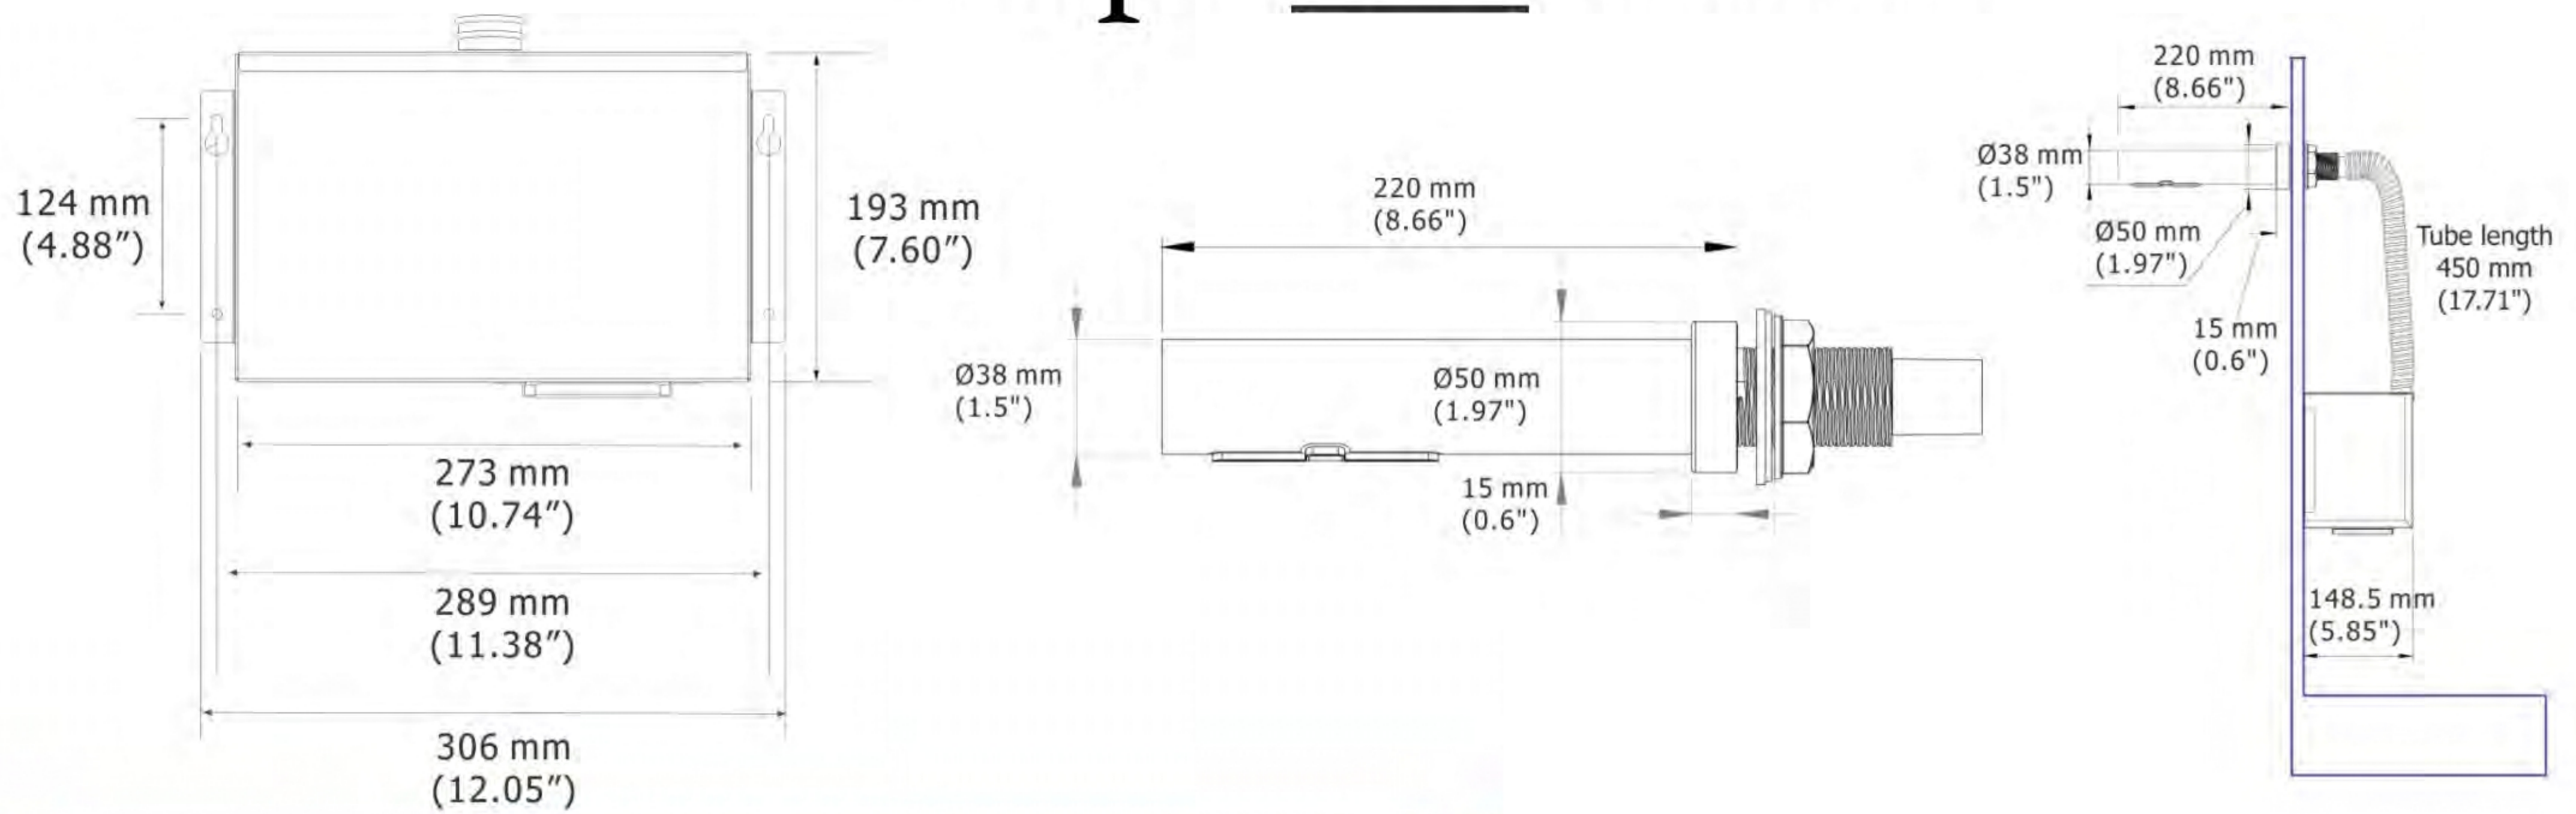

EcoTap (Wall-Mounted)

A high speed hand dryer that is hidden behind wall with only the spout affixed to the wash basin, which creates a new clutter-free washroom experience. Users can dry their hands right after they wash them. EcoTap also simplifies the cleaning process because all water goes into the basin. EcoTap is ideal for construction projects. Designers can customized the spout to match any washroom.

Design

 intelligent temperature control technology

 smart air outlet design

 gradient led light

 sound & power adjustment

 standard wall opening diameter: 35mm

In Use

 10-15 seconds drying time

 save more than 80% of energy cost

 three safety protections

 60s timing protection

 easy to clean

 easy maintenance

Specification

| | |
|----------------------------------|---|
| Cover Finish | Satin Finish |
| Cover Material | Stainless Steel |
| Packaging (carton) | 1 dryer/carton. Gross weight 8.1kg. Measurement 1.6' |
| Drying Time | Less than 10-15 seconds |
| Operating Voltage | 110V-120Vac, 50/60 Hz, 0.84-1.0kW 220V-240Vac, 50/60 Hz, 0.84-1.0kW |
| Motor Wattage | 500W |
| Standby Power | 0.3-0.4W |
| Air Speed | 93-110 m/s, Adjustable |
| Sound Level | MIN 59.2 dB to 63.8 dB MAX @ 1m |
| Sensing Range | 130 mm ± 20 mm, Adjustable |
| Drip Proof | IP35 |
| Timing Protection | 60 seconds auto shut off |
| Motor Thermal Protection | Auto resetting thermostat turns unit off, 120V at 135°C(275°F), 240V at 95°C(203°F) |
| Heater Thermal Protection | Auto resetting thermostat turns unit off at 85°C(185°F) Thermal fuse cuts unit off at 142°C(288°F) |